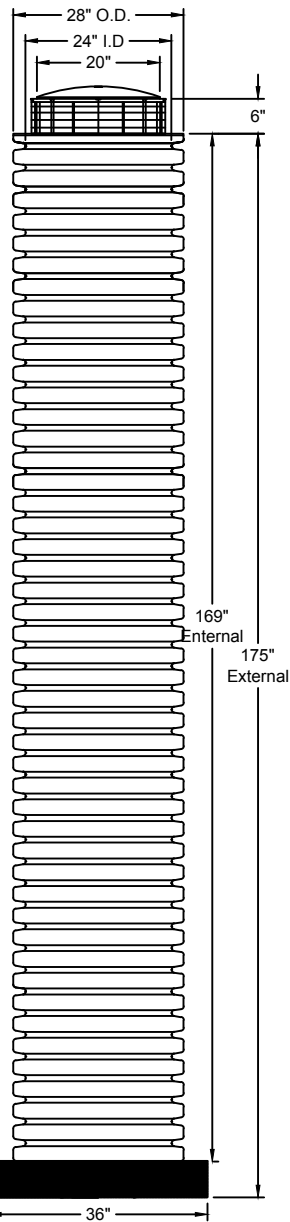

335 Gallon Pump Tank Model No. 335PT-2415

Side View

Concrete Bottom