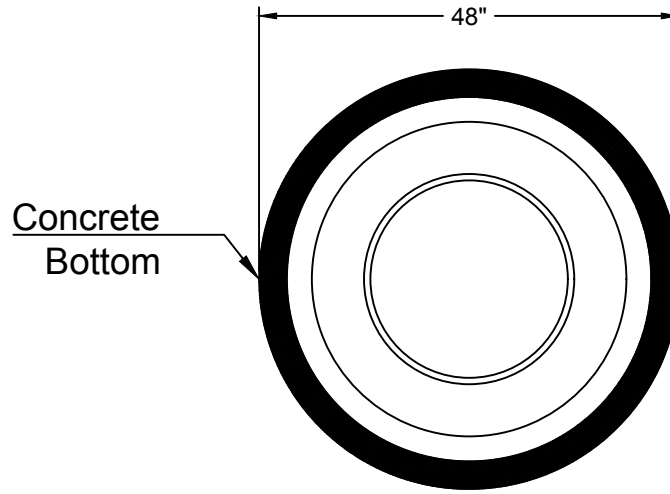

P.O. Box 66
Fork Union, VA 23055
p (434) 842-1851
info@vsi-supply.com
www.vsi-supply.com

225 Gallon Pump Tank (Model 225PT-365)

DESIGN	AGA	4/4/23	Drawing:	225PT-365

CADD	AGA	4/4/23	REV.	1.0

File Name: VSI Pump Tanks>CAD(SHARED)

Top View