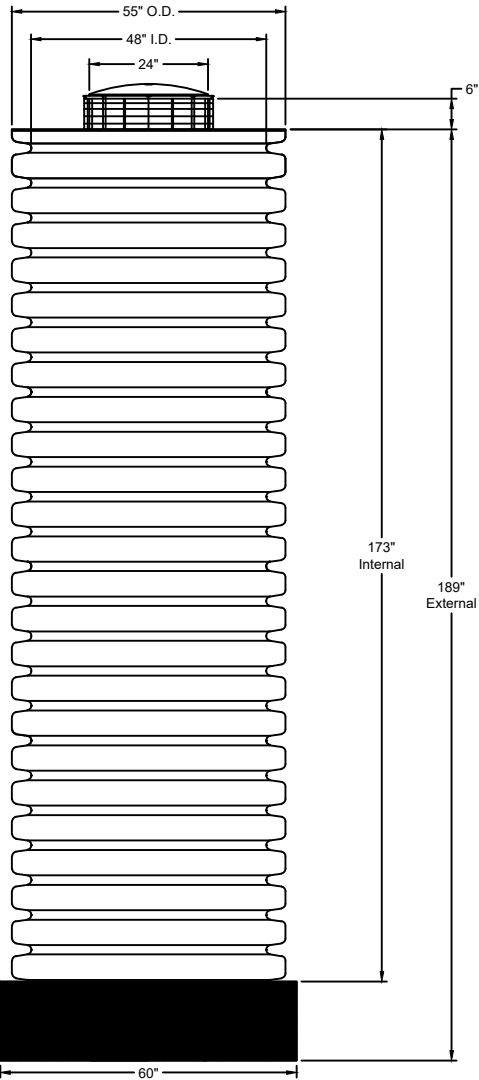

Concrete
Bottom

Side View